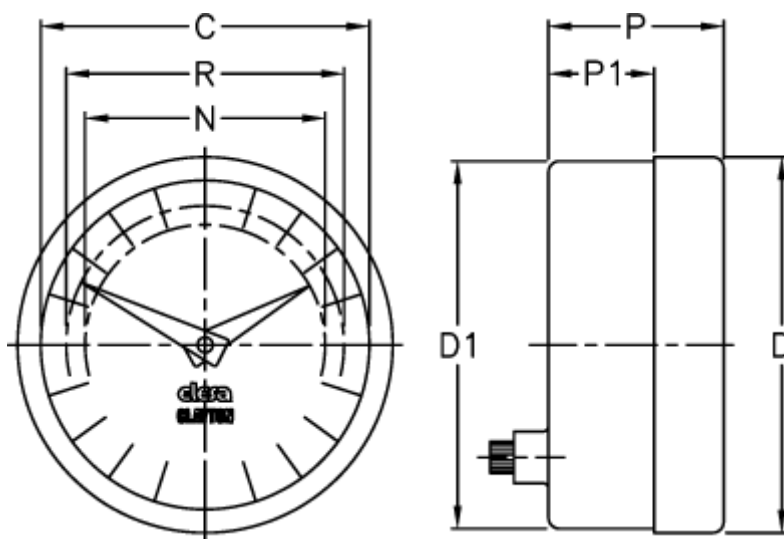

Article number: 2307074092

Description: E+G Positive drive indicator
PA11-0050-S

Measures

C = 42
D = 49.8
d1 = 48.2
N = 30
P = 30
P1 = 23
R = 37